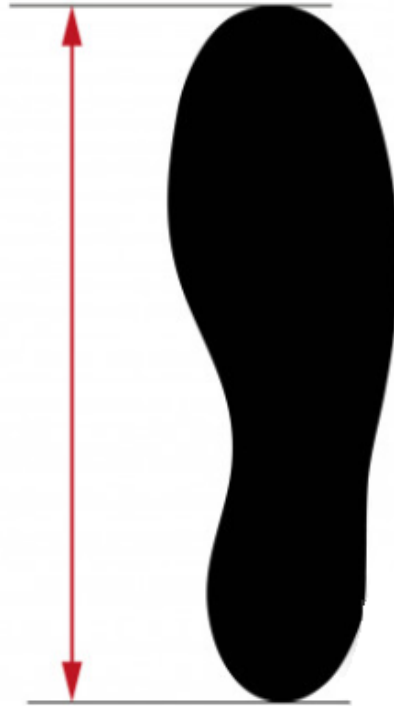

SIZE GUIDE

Measure the length of your foot, use the size you find to determine your size.

	foot length (cm)	UK	US
37	24.7	6	7
38	25.3	7	8
39	26	7.5	8.5
40	26.7	5	6
41	27.3	6	7
42	28	7	8
43	28.7	7.5	8.5
44	29.3	8.5	9.5
45	30	10	11
46	30.7	11	12
47	31.3	12	13